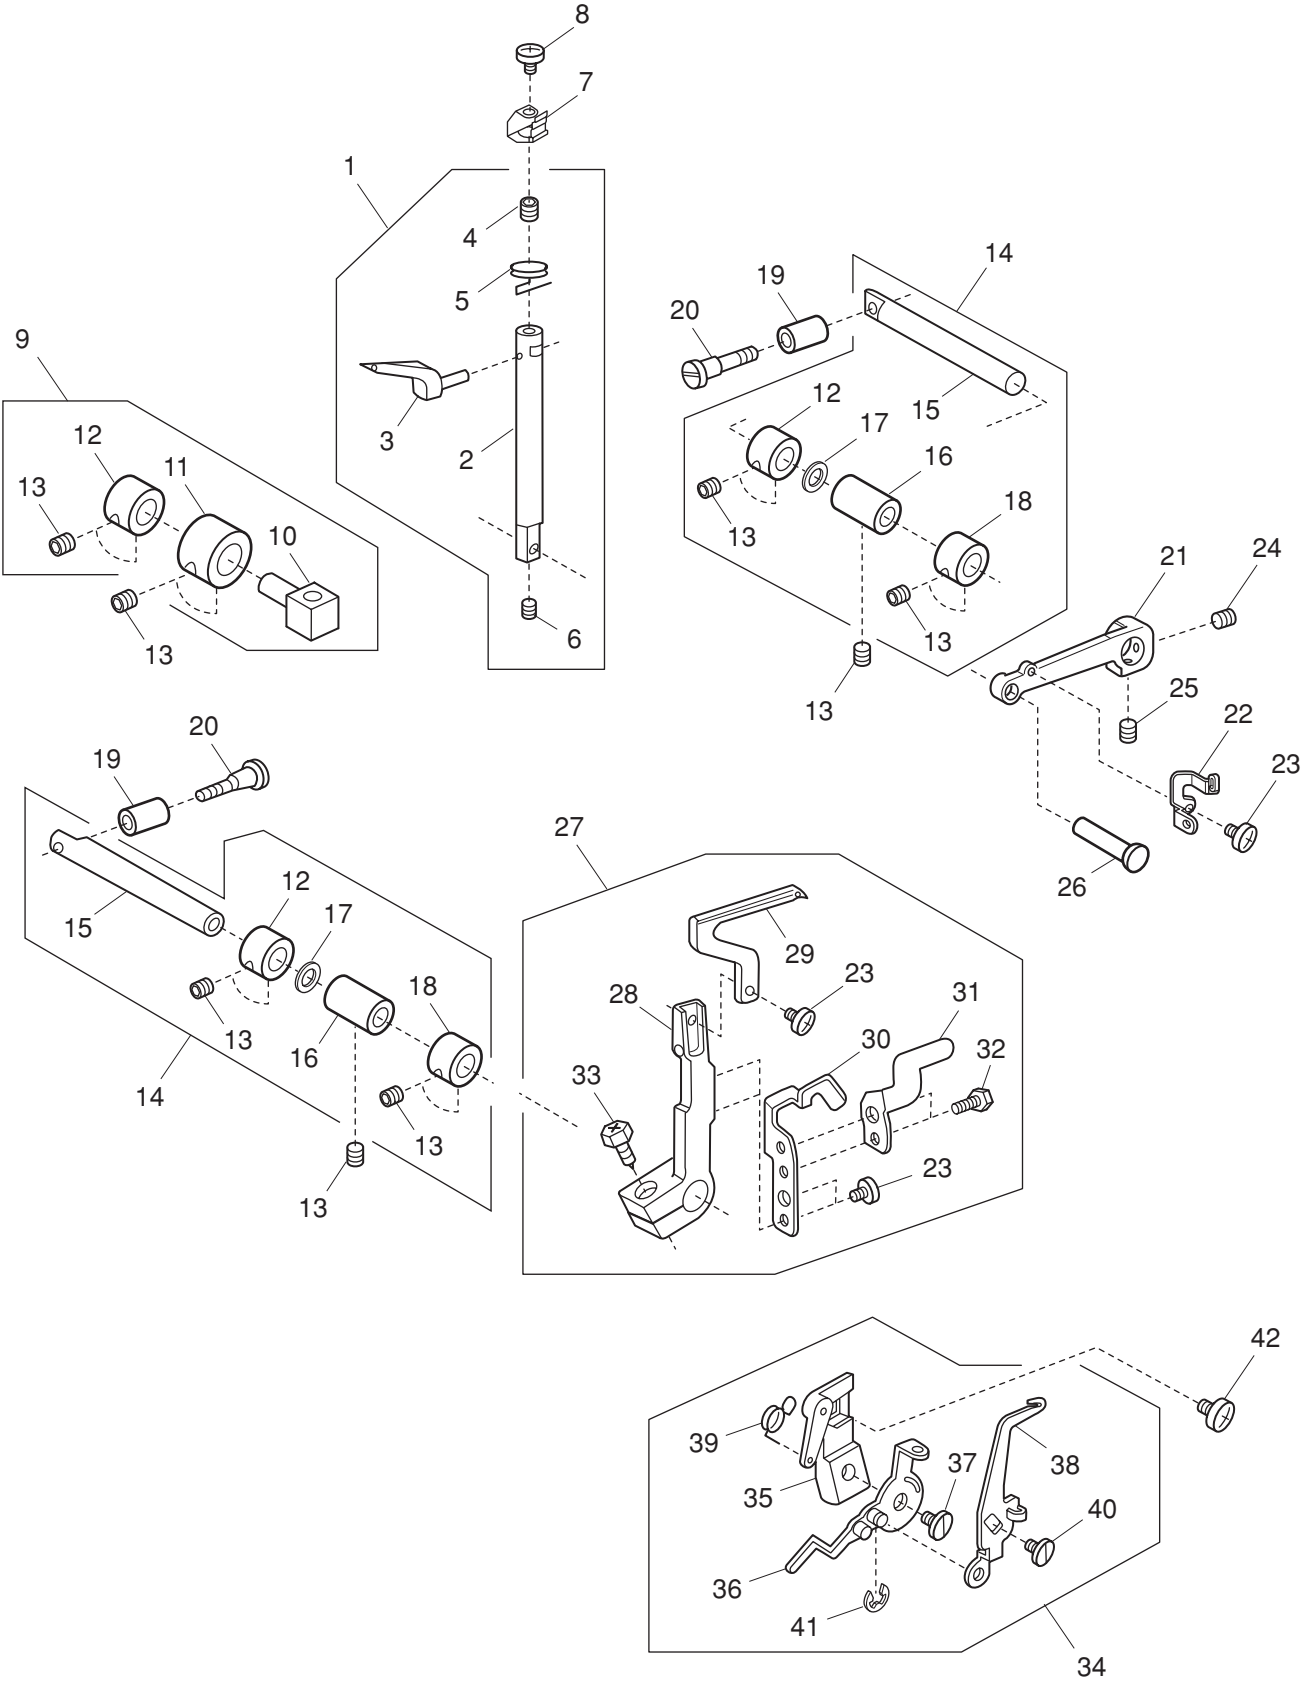

PARTS LIST

PARTS LIST

KEY NO.	PARTS NO.	DESCRIPTION
1	794636106	Upper looper driver shaft (unit)
2	788039001	Upper looper driver shaft
3	792055017	Upper looper
4	000112501	Hexagonal socket screw 4x4
5	784077009	Upper looper thread guide (3)
6	000177205	Hexagonal socket screw 3x6
7	788040005	Spreader base
8	788041006	Setscrew
9	792614009	Upper looper shaft guide (unit)
10	792038003	Upper looper shaft guide
11	792039004	Bushing
12	792048006	Ring
13	000111201	Hexagonal socket screw 4x4
14	792630001	Upper looper crank shaft (unit)
15	787105006	Upper looper crank shaft
16	787104005	Bushing
17	000038502	Washer
18	792048006	Crank ring
19	787107101	Crank spacer
20	787108009	Hinge screw
21	789112002	Upper looper driving arm
22	788038000	Upper looper thread guide
23	000078320	Setscrew 3x6
24	000111304	Hexagonal socket screw 5x5
25	000110107	Hexagonal socket screw 5x5
26	789116006	Upper looper pin
27	792628006	Lower looper (unit)
28	785024107	Lower looper base (2)
29	792056007	Lower looper
30	788042007	Rear needle guard
31	785023003	Front needle guard
32	000099006	Hexagonal socket bolt 3x4
33	000138008	Bolt 4x16
34	788611003	Thread guide supporter (unit)
35	788043008	Thread guide supporter
36	788044009	Thread guide (2)
37	788047002	Hinge screw (1)
38	788045000	Thread guide (3)
39	788046001	Lower looper spring
40	788048003	Hinge screw (2)
41	000002105	Snap ring E-4
42	000101415	Setscrew 4x6