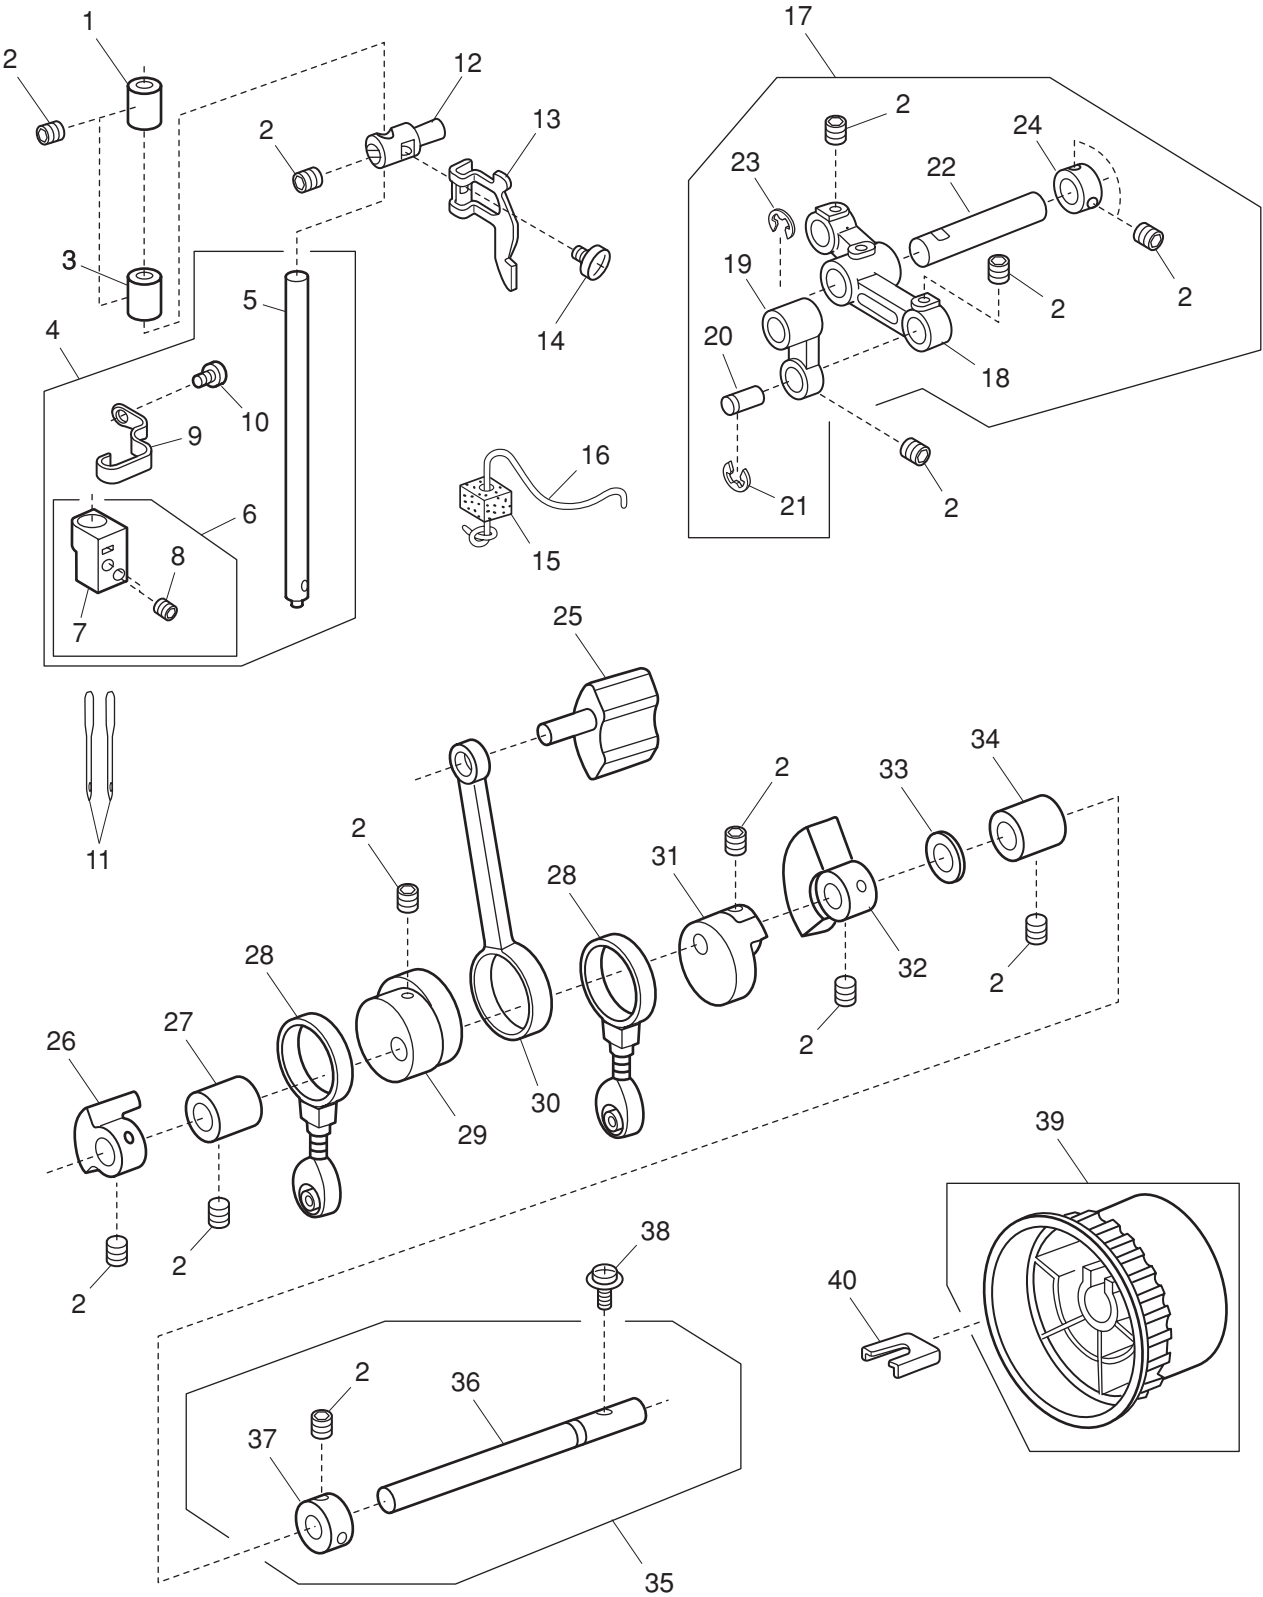

PARTS LIST

PARTS LIST

KEY NO.	PARTS NO.	DESCRIPTION
1	784027004	Bushing
2	000111201	Hexagonal socket screw 4x4
3	784028005	Bushing
4	792601003	Needle bar (unit)
5	792001007	Needle bar
6	792501002	Needle bar clamp (unit)
7	792002008	Needle bar clamp
8	888264000	Needle setscrew
9	792003009	Needle bar thread guide
10	784157015	Setscrew 3x6
11	000078320	Needle
12	784024001	Connecting stud
13	788004007	Take-up lever
14	787027003	Felt (1)
15	763033020	String
16	787604000	Needle bar crank (unit)
17	787021007	Needle bar crank
18	784021008	Needle bar link
19	784022009	Link pin
20	000001609	Snap ring E-5
21	789008004	Needle bar crank shaft
22	000002909	Snap ring E-7
23	624245001	Ring
24	789103000	Needle bar balance weight
25	792037002	Balance weight (left)
26	673062004	Bushing
27	792951001	Looper cam ring (unit)
28	787007100	Needle bar cam
29	784011005	Needle bar crank rod
30	787004107	Upper looper cam
31	787176008	Balance weight (right)
32	000038605	Washer
33	784009000	Bushing
34	787670007	Main shaft (unit)
35	787345000	Main shaft
36	619006002	Ring
37	000114802	Setscrew TP 4x12
38	786611306	Balance wheel (unit)
39	787114008	Balance wheel set plate