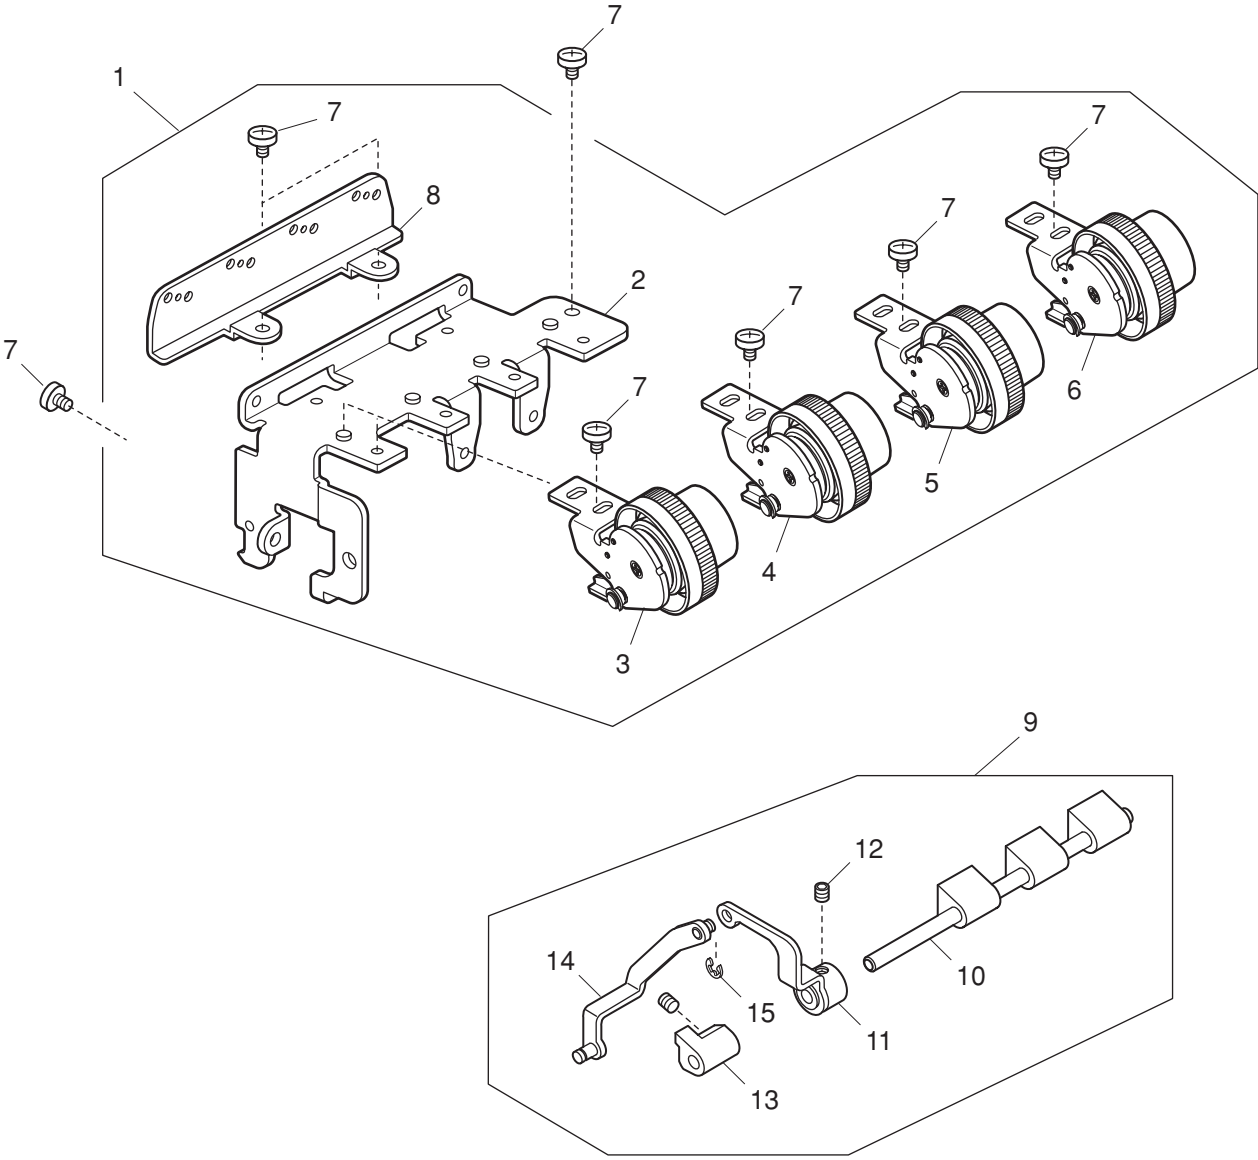

# PARTS LIST

KEY NO.	PARTS NO.	DESCRIPTION
1	788612048	Thread tension dial set plate (unit)
2	788049004	Thread tension dial set plate
3	788503078	Left needle thread tension dial (unit)
4	788504068	Right needle thread tension dial (unit)
5	788505069	Upper looper thread tension dial (unit)
6	788506060	Lower looper thread tension dial (unit)
7	000101404	Setscrew 4x6
8	787129006	Tension thread guide plate
9	793611009	Thread tension release shaft (unit)
10	793127003	Thread tension release shaft
11	788055003	Thread tension link
12	000111201	Hexagonal socket screw 4x4
13	788056004	Cam link
14	788089006	Thread releasing lever
15	000002105	Snap ring E-3