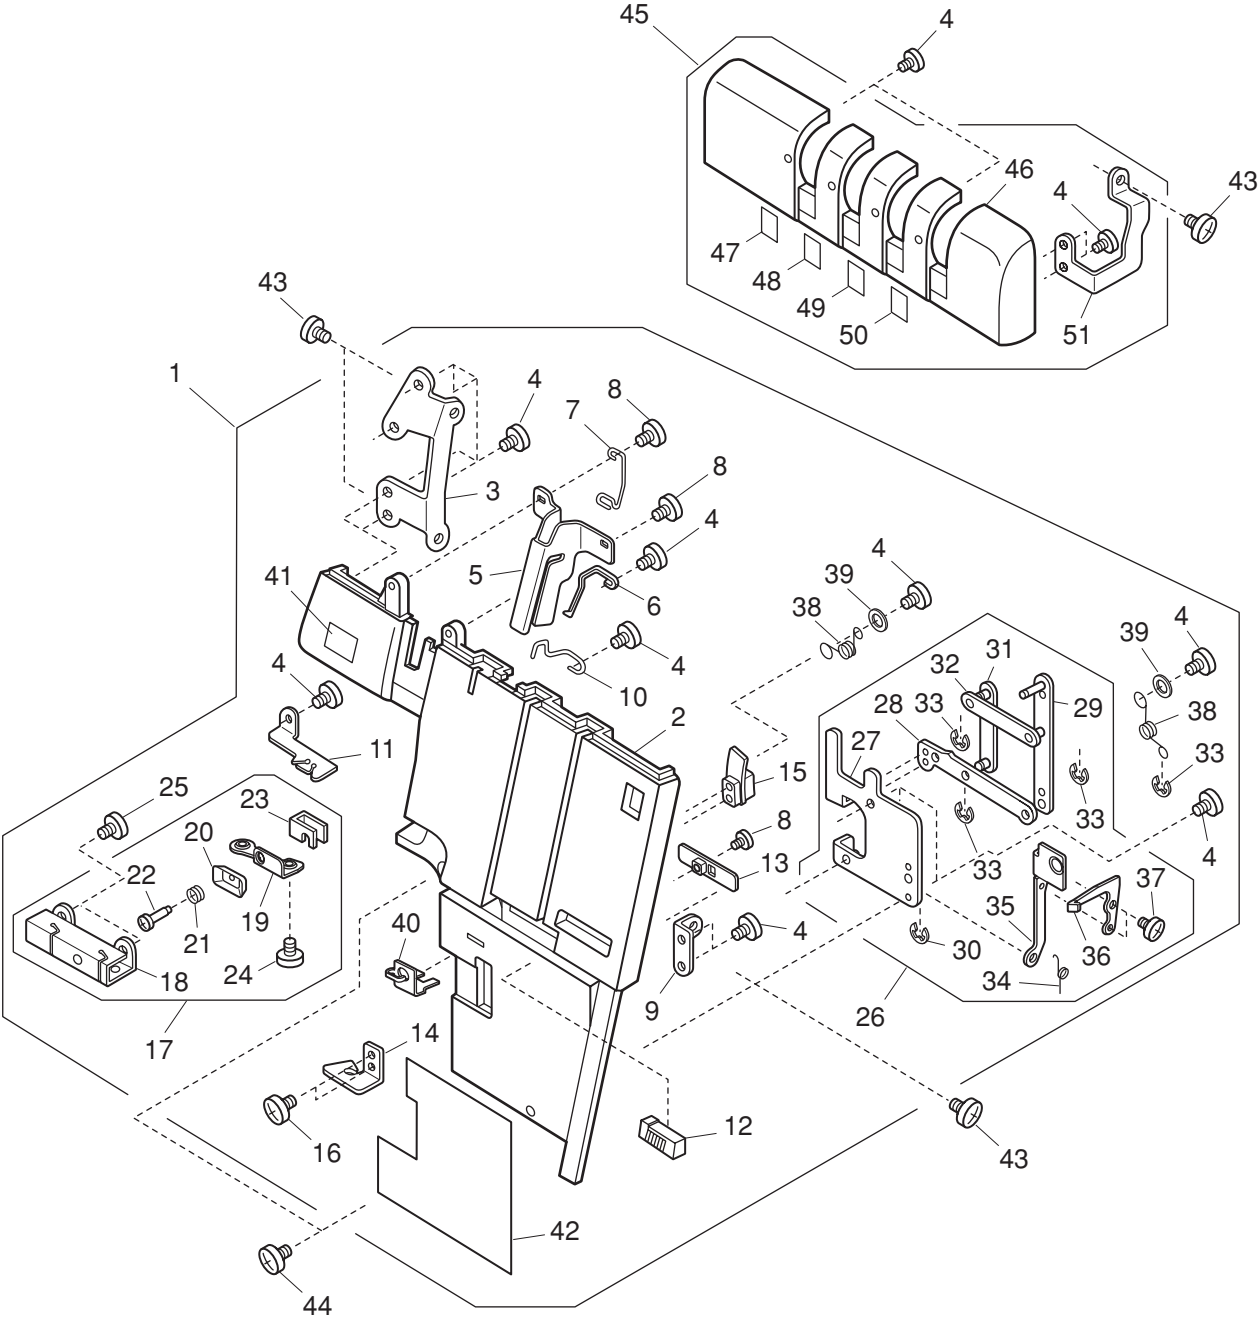

PARTS LIST

PARTS LIST

KEY NO.	PARTS NO.	DESCRIPTION
1	788614408	Panel cover (unit)
2	788057201	Panel cover
3	788058006	Panel set plate
4	000149301	Setscrew 3x8 (B)
5	788059007	Thread take-up lever cover
6	788060001	Threader guide (R)
7	788061002	Threader guide (L)
8	000149002	Setscrew 3x10 (B)
9	788099009	Panel cover set plate
10	788062003	Needle thread guide
11	788063004	Needle thread guide
12	788064108	Slider
13	788065006	Slider set plate
14	788066007	Thread guide
15	788067008	Thread guide set plate
16	000104913	Setscrew 3x16
17	788615007	Looper thread guide (unit)
18	788068009	Looper thread guide
19	788069000	Sub thread tension set plate
20	788070004	Sub thread tension plate
21	788071005	Sub thread tension spring
22	788072006	Thread tension shaft
23	788092002	Thread tension screw set plate
24	000101116	Setscrew 3x4
25	000078319	Setscrew 3x6
26	788616101	Sub thread tension holding plate (unit)
27	788074008	Sub thread tension holding plate
28	788075009	Thread tension connecting link (1)
29	788076000	Thread tension connecting link (2)
30	000002507	Snap ring E-4
31	788077001	Thread tension connecting link (3)
32	788129009	Thread tension connecting link (4)
33	000002105	Snap ring E-3
34	788073007	Thread tension release spring
35	788078002	Thread tension release plate (1)
36	788079003	Thread tension release plate (2)
37	000101105	Setscrew 3x4
38	788081008	Spring
39	000070506	Washer
40	787131001	Upper looper thread guide
41	888261007	Sticker
42	788090000	Threading chart
43	000101404	Setscrew 4x6
44	000103417	Setscrew 4x8
45	788617032	Tension cover (unit)
46	788082962	Tension cover
47	787143051	Seam guide (left looper)
48	787143154	Seam guide (right needle)
49	787143257	Seam guide (upper needle)
50	787143350	Seam guide (lower looper)
51	788083000	Tension cover set plate