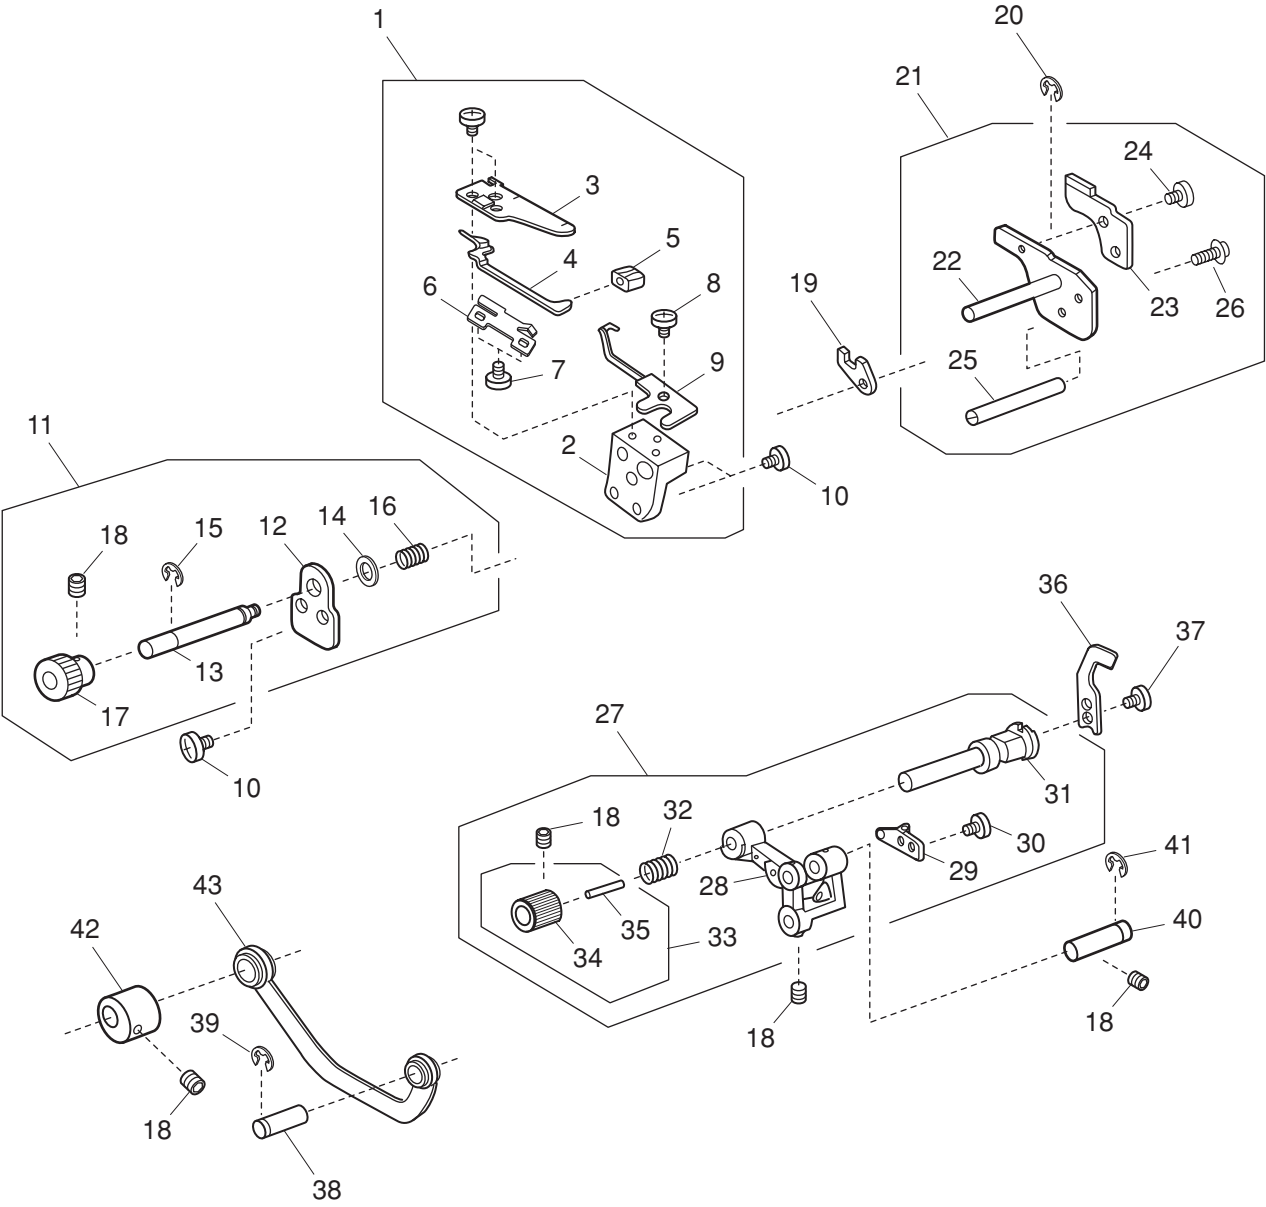

PARTS LIST

PARTS LIST

KEY NO.	PARTS NO.	DESCRIPTION
1	792613008	Chaining finger set plate (unit)
2	788015001	Chaining finger bracket
3	789106003	Chaining finger set plate
4	788017003	Chaining finger
5	787041003	Needle plate selling knob
6	788018004	Chaining finger spring
7	000074603	Setscrew TP 2x4-2
8	000078320	Setscrew 3x6
9	788019005	Fixed needle guard
10	000081005	Setscrew 4x8
11	788619104	Chaining finger bracket (unit)
12	787046008	Guide plate
13	788128008	Lower knife adjusting bar
14	000070300	Washer
15	000002507	Snap ring E-4
16	787223001	Spring
17	787050005	Lower knift release knob
18	000111201	Hexagonal socket screw 4x4
19	788021000	Nut
20	000001207	Snap ring E-2.5
21	788603002	Lower knife (unit)
22	788012008	Lower knife set plate
23	788013009	Lower knife
24	000102221	Setscrew 4x6
25	788014000	Lower knife shaft
26	000114710	Setscrew TP 3x6
27	788602001	Upper knife drive arm (unit)
28	788097007	Upper knife drive arm
29	784041004	Upper knife guide
30	810220003	Setscrew 4x6.5
31	788009002	Upper knife supporter
32	784043006	Spring
33	784607---	Upper knife knob (unit)
34	784044007	Upper knife knob
35	000003601	Spring pin 2x14
36	788011007	Upper knife
37	624303008	Hexagonal bolt 4x6
38	787012005	Pin
39	000001609	Snap ring E-5
40	787022008	Upper knife drive
41	000002909	Snap ring E-7
42	788008001	Upper knife drive cam
43	787032001	Upper knife connecting rod