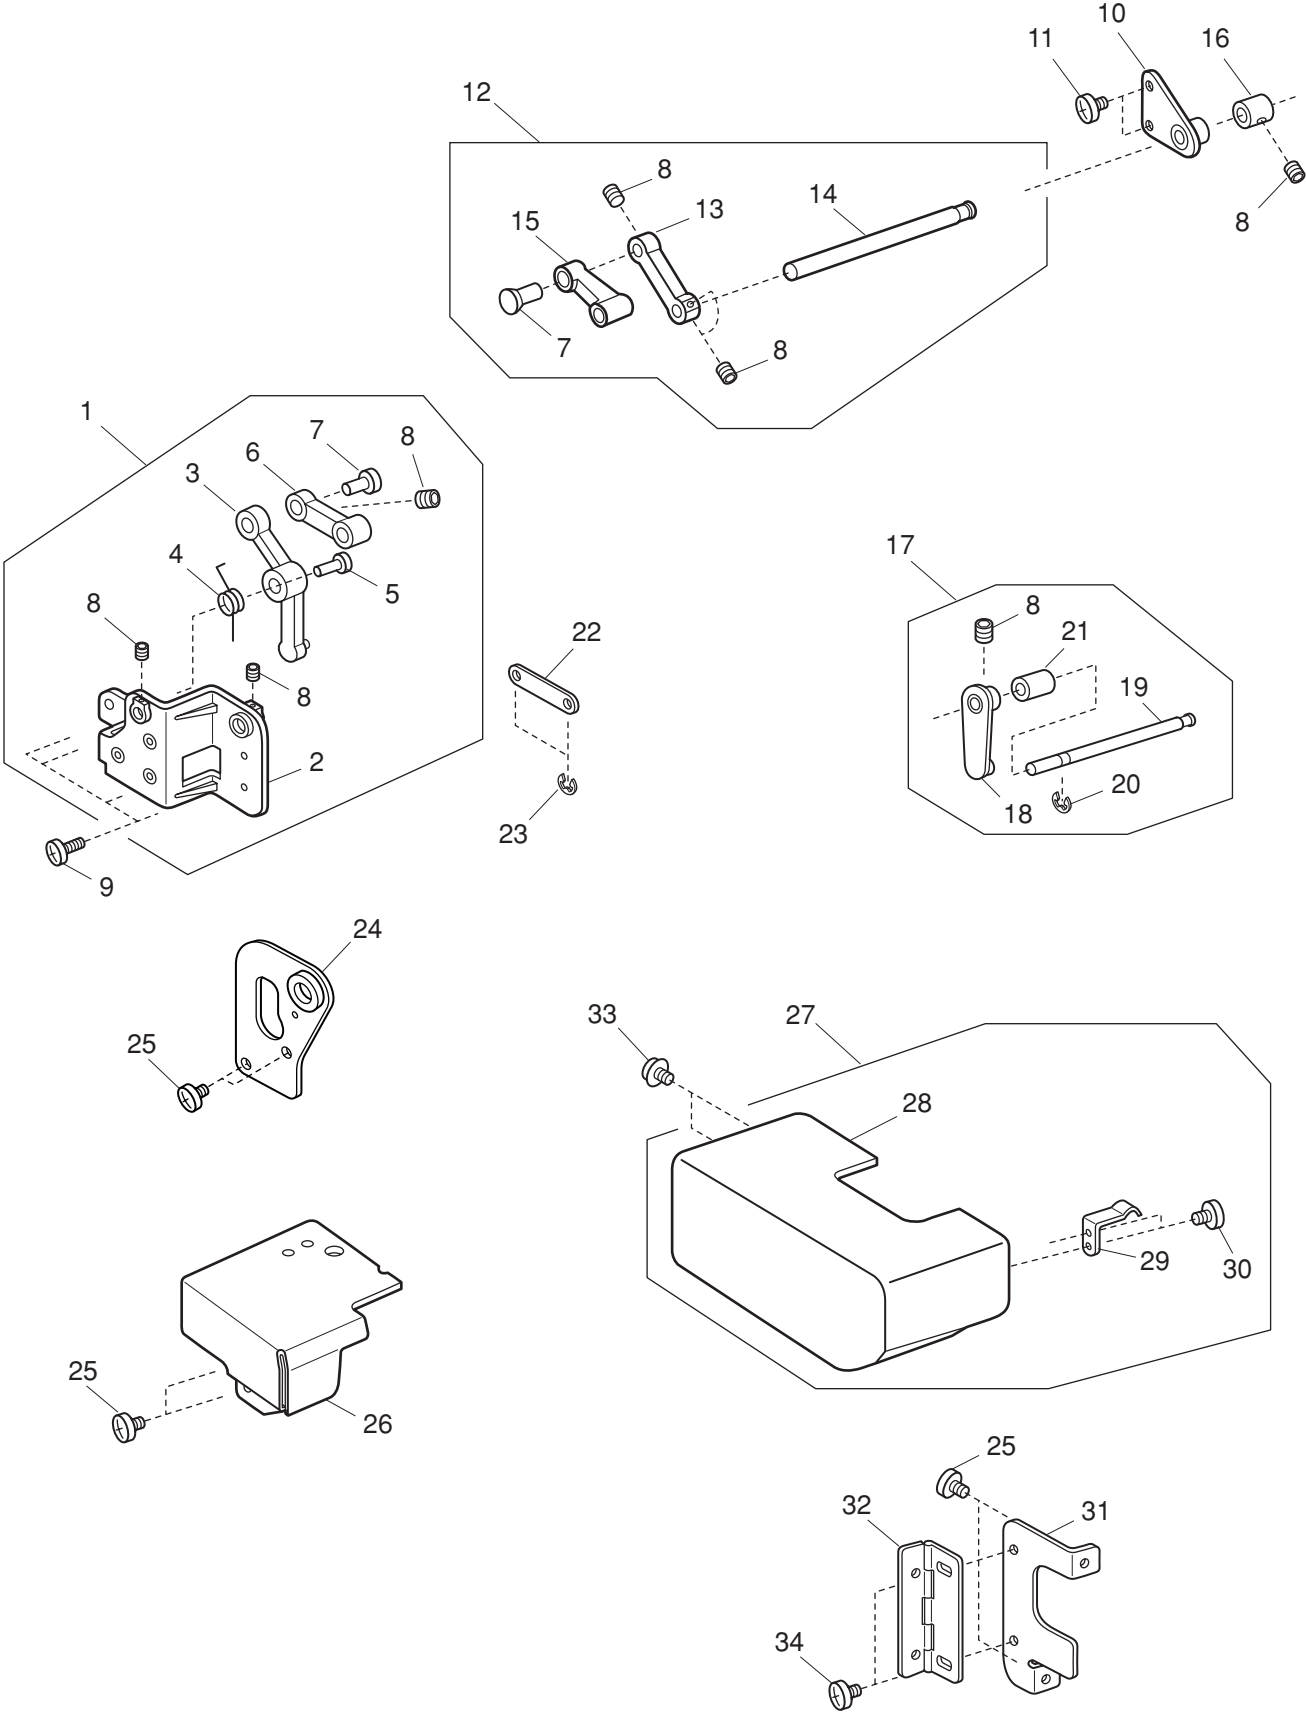

PARTS LIST

PARTS LIST

KEY NO.	PARTS NO.	DESCRIPTION
1	787656007	Feed regulator (unit)
2	787074005	Feed regulator
3	787194002	Sub feed connecting arm (3)
4	787301004	Sub feed connecting arm spring
5	787195014	Connecting arm pin
6	787067005	Feed bar link
7	787195003	Pin
8	000111201	Hexagonal socket screw 4x4
9	000103509	Setscrew 4x10
10	787077008	Connecting arm supporter
11	810220003	Setscrew
12	787637002	Main feed connecting arm (2) (unit)
13	787197005	Main feed connecting arm (2)
14	787198006	Main connecting shaft
15	787067005	Feed bar link
16	650136009	Ring
17	787655109	Main feed connecting arm (B) (unit)
18	787193001	Main feed connecting arm (2)
19	787270003	Sub feed connecting arm (B)
20	000001609	Snap ring E-5
21	625144002	Feed bar bushing (front)
22	787081005	Feed connecting link
23	000002105	Snap ring E-3
24	787354105	Main shaft set plate (C)
25	000081005	Setscrew 4x8
26	787356004	Cover plate
27	787628000	Side cover (unit)
28	787161011	Side cover
29	787163002	Spring
30	000120203	Setscrew 3x8 (B)
31	787165004	Hinge
32	787507002	Side cover hinge (unit)
33	000115618	Setscrew TP 4x8
34	000101404	Setscrew 4x6