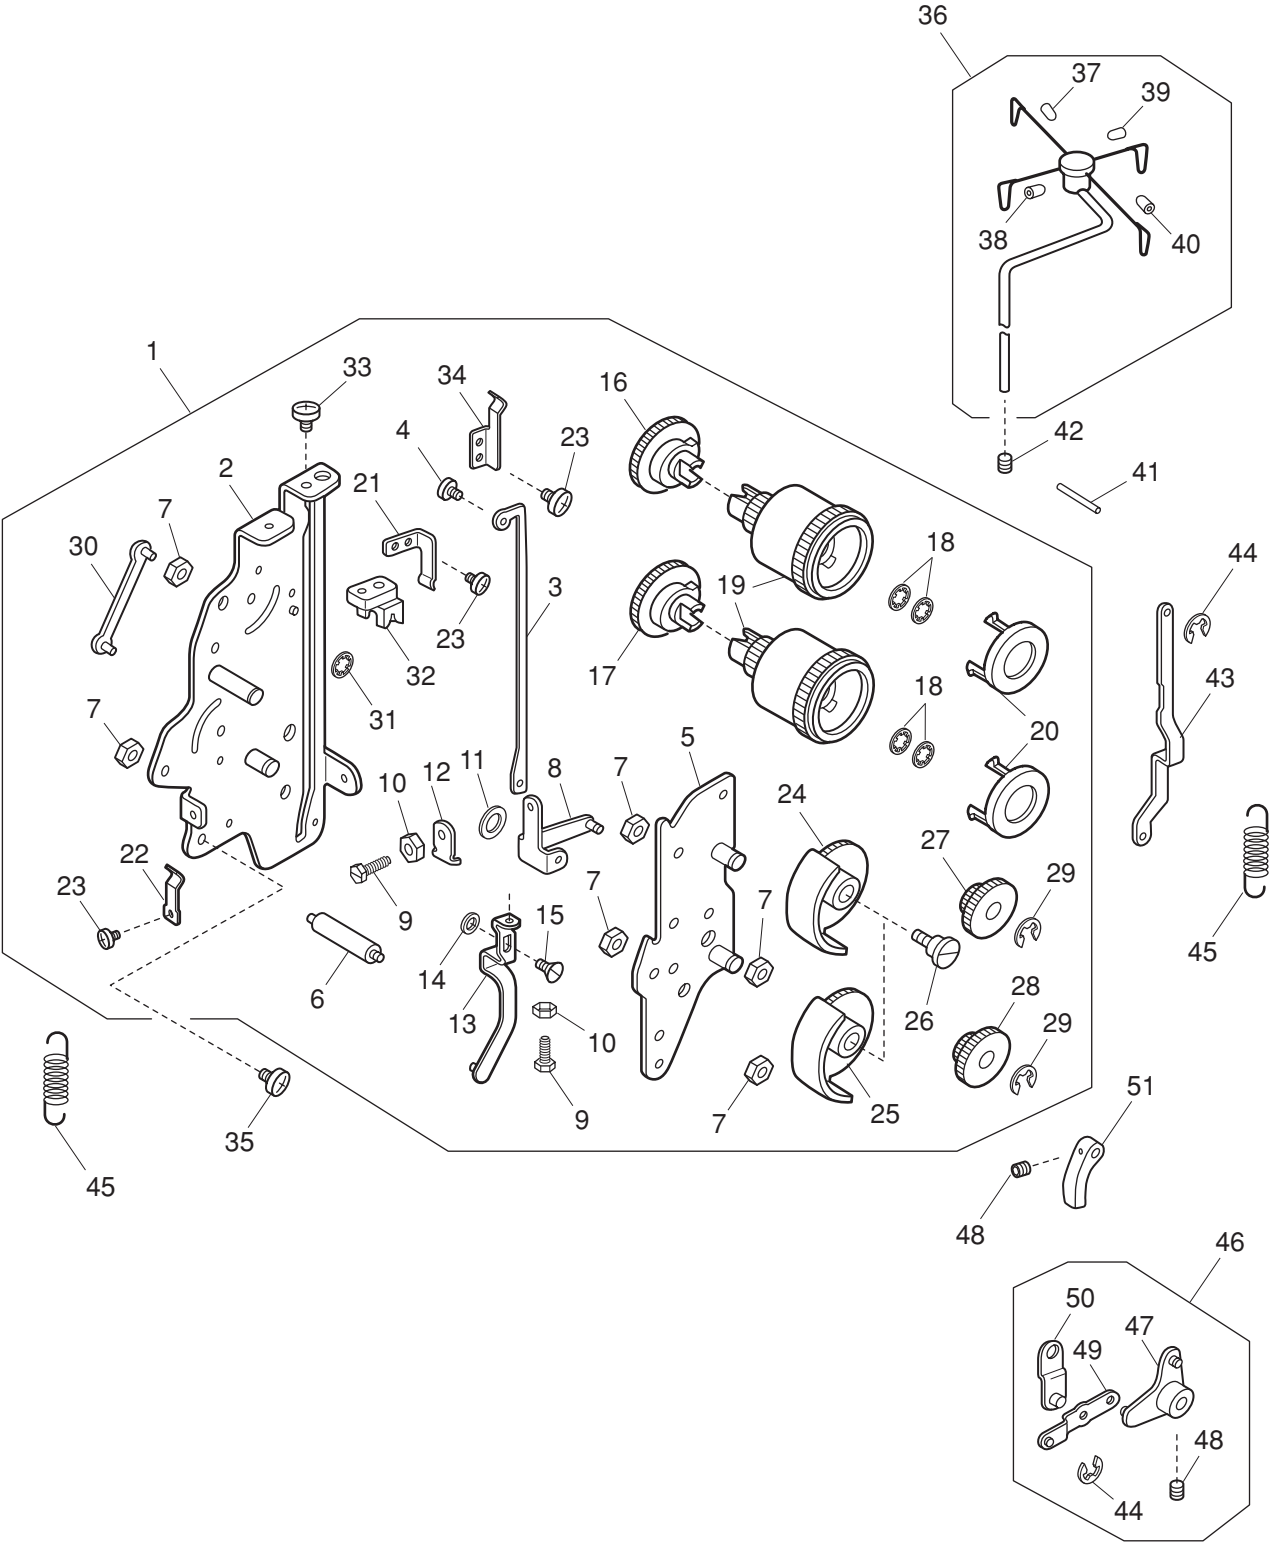

PARTS LIST

PARTS LIST

KEY NO.	PARTS NO.	DESCRIPTION
1	788608018	Feed adjuster bracket (unit)
2	788033005	Frame (large)
3	787191009	Set plate
4	000101105	Setscrew 3x4
5	788034006	Frame (small)
6	785375003	Pin
7	000061205	Nut
8	787089003	Feed adjuster arm
9	785224006	Adjusting screw
10	000160102	Adjustable nut 4
11	000036500	Washer
12	785156006	Base plate
13	787264004	Differential feed adjuster arm
14	785222004	Set plate
15	785286006	Hinge screw
16	787091008	Feed adjuster cam
17	788036008	Differential feed adjuster cam
18	000013800	Snap ring CS-6
19	785309202	Dial
20	785221209	Dial cover
21	787093000	Index spring (2)
22	787263003	Index spring (1)
23	000081119	Setscrew 4x6
24	785315500	Stitch length indicator
25	785315706	Differential feed indicator
26	785380001	Setscrew
27	785313003	Teethed wheel
28	785381002	Intermediate teethed wheel
29	000001609	Snap ring E-5
30	788037009	Connecting rod
31	000014306	Snap ring CS-3
32	787095002	Thread guide bar stopper
33	000161206	Setscrew 3x10 (B)
34	787099006	Spring
35	000081005	Setscrew 4x8
36	787616005	Thread guide bar (unit)
37	787190008	Thread guide cap
38	787190101	Thread guide cap
39	787190204	Thread guide cap
40	787190307	Thread guide cap
41	787097004	Pin
42	000111902	Hexagonal socket screw 3x4
43	787102003	Feed rod
44	000002105	Snap ring E-3
45	787259006	Differential feed spring
46	788607006	Main feed connecting arm (unit)
47	788029008	Main feed connecting arm
48	000111201	Hexagonal socket screw 4x4
49	788030002	Feed connecting plate
50	788031003	Differential regulating arm
51	788032004	Sub feed connecting arm