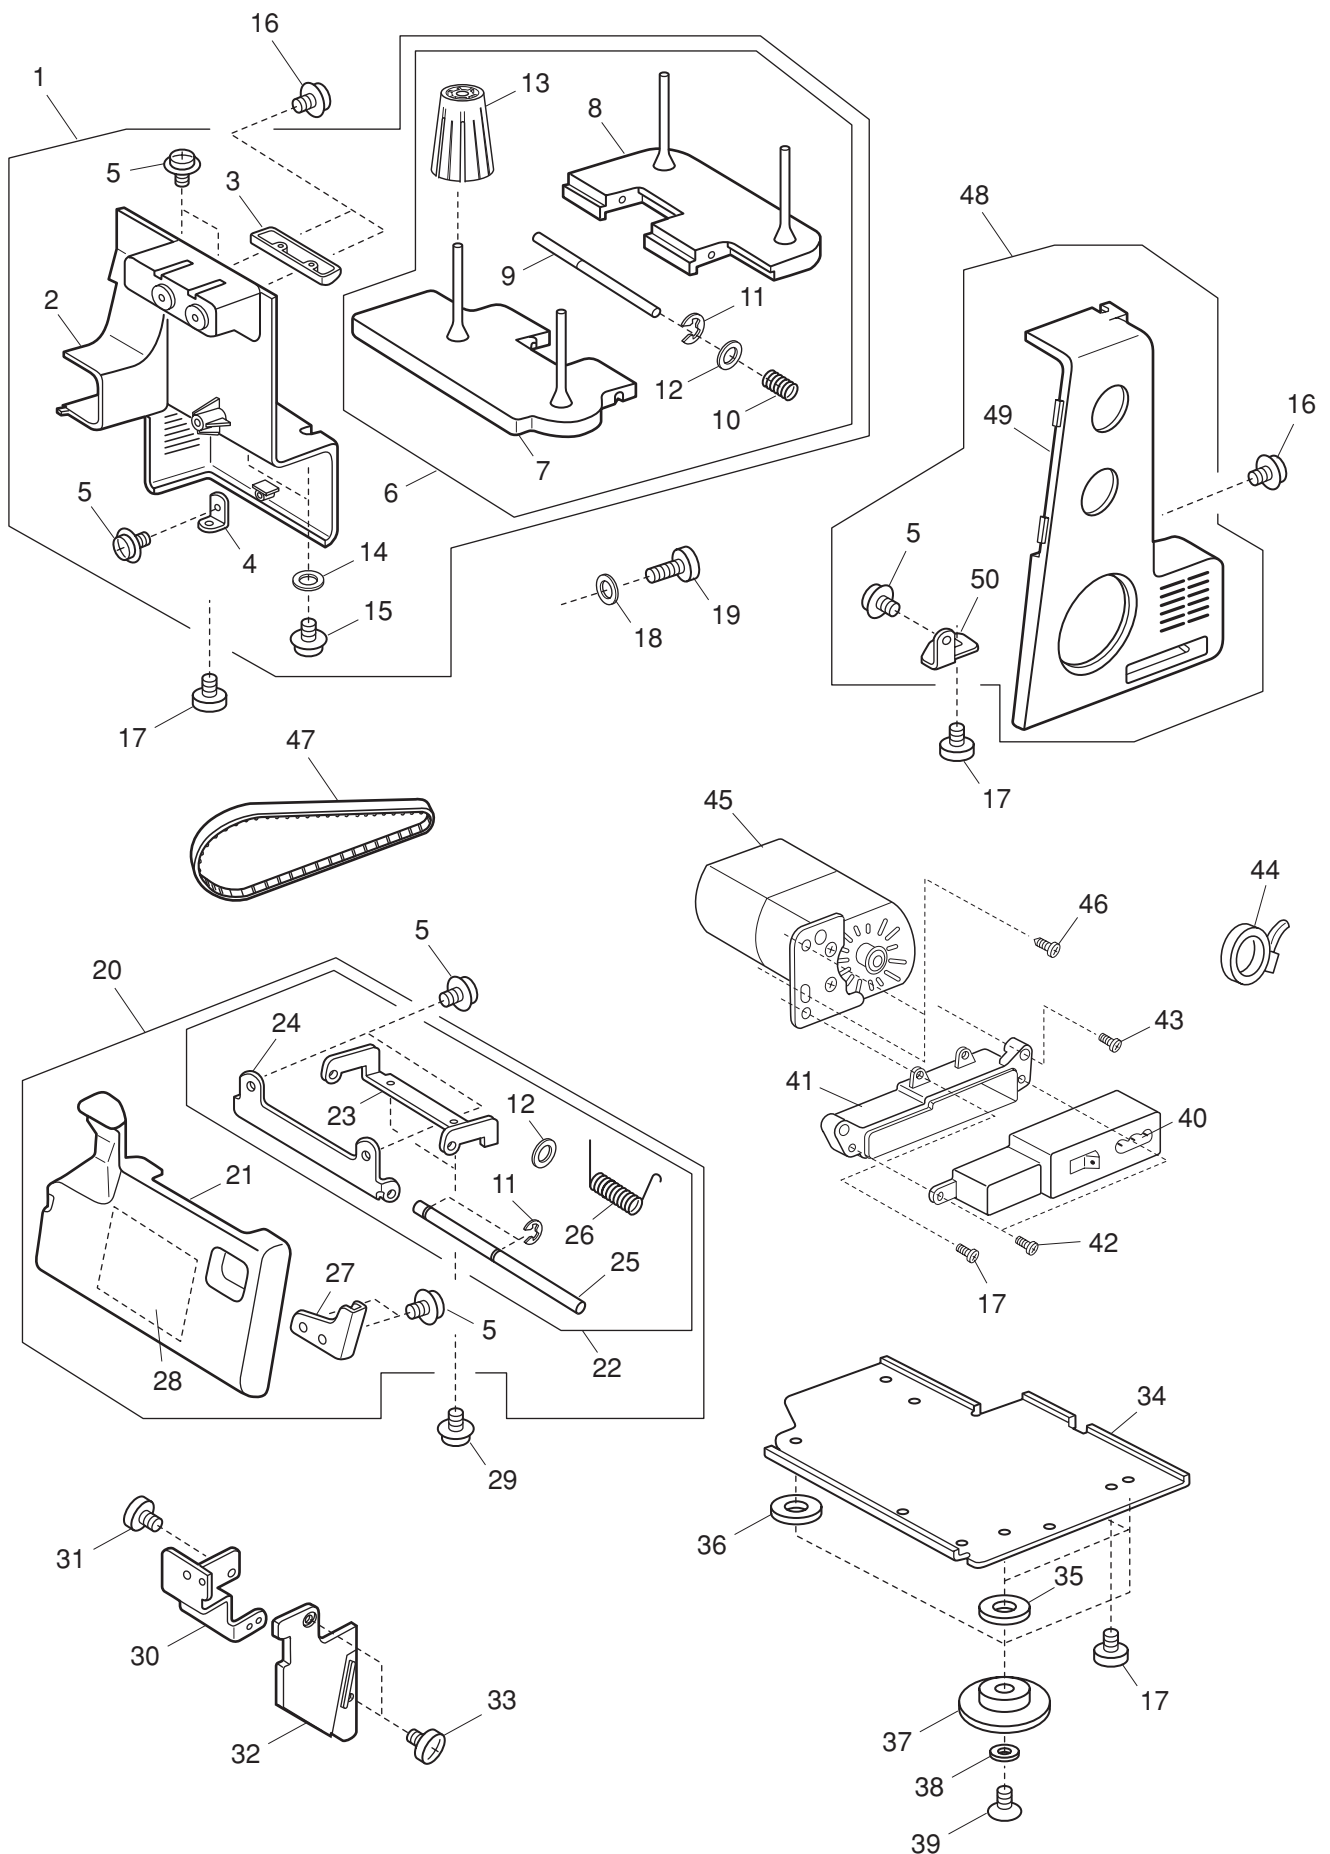

PARTS LIST

PARTS LIST

KEY NO.	PARTS NO.	DESCRIPTION
1	787623005	Rear cover (unit)
2	787145204	Rear cover
3	787173005	Finger guard
4	787174006	Back cover set plate
5	000149301	Setscrew 3x8 (B)
6	787624006	Spool stand (unit)
7	787147000	Spool stand
8	787148001	Sub spool stand
9	787149002	Spool stand connecting pin
10	787201003	Spring
11	000002105	Snap ring E-3
12	000071013	Washer
13	784223105	Spool holder
14	000070506	Washer
15	000149002	Setscrew 3x10 (B)
16	000115618	Setscrew TP 4x8
17	000081005	Setscrew 4x8
18	000070528	Washer
19	000103211	Setscrew 4x30
20	787625096	Looper cover (unit)
21	787150073	Looper cover
22	787626008	Looper cover hinge (unit)
23	787151007	Looper cover supporter
24	787152008	Looper cover hinge
25	784121010	Looper cover hinge pin
26	784122000	Looper cover hinge spring
27	787181006	Looper cover set plate
28	787188003	Caution sticker
29	000115205	Setscrew TP 4x6
30	788085002	Looper cover guide set plate
31	000081016	Setscrew 4x8
32	788086003	Looper cover guide
33	000078320	Setscrew 3x6
34	787156002	Base plate
35	785260004	Washer
36	787204006	Washer (for left front leg)
37	784135006	Rubber cushion
38	000070300	Washer
39	784169009	Hinge screw (large)
40	777502109	Machine socket (unit)
41	784128028	Machine socket cover
42	000121905	Setscrew 4x12 (B)
43	000104108	Setscrew 4x20
44	000053008	Cord binder
45	023271418	Motor (unit)
46	000115504	Setscrew TP 5x10
47	784124002	Timing belt
48	787627009	Belt cover (unit)
49	787157003	Belt cover
50	787158004	Belt cover set plate