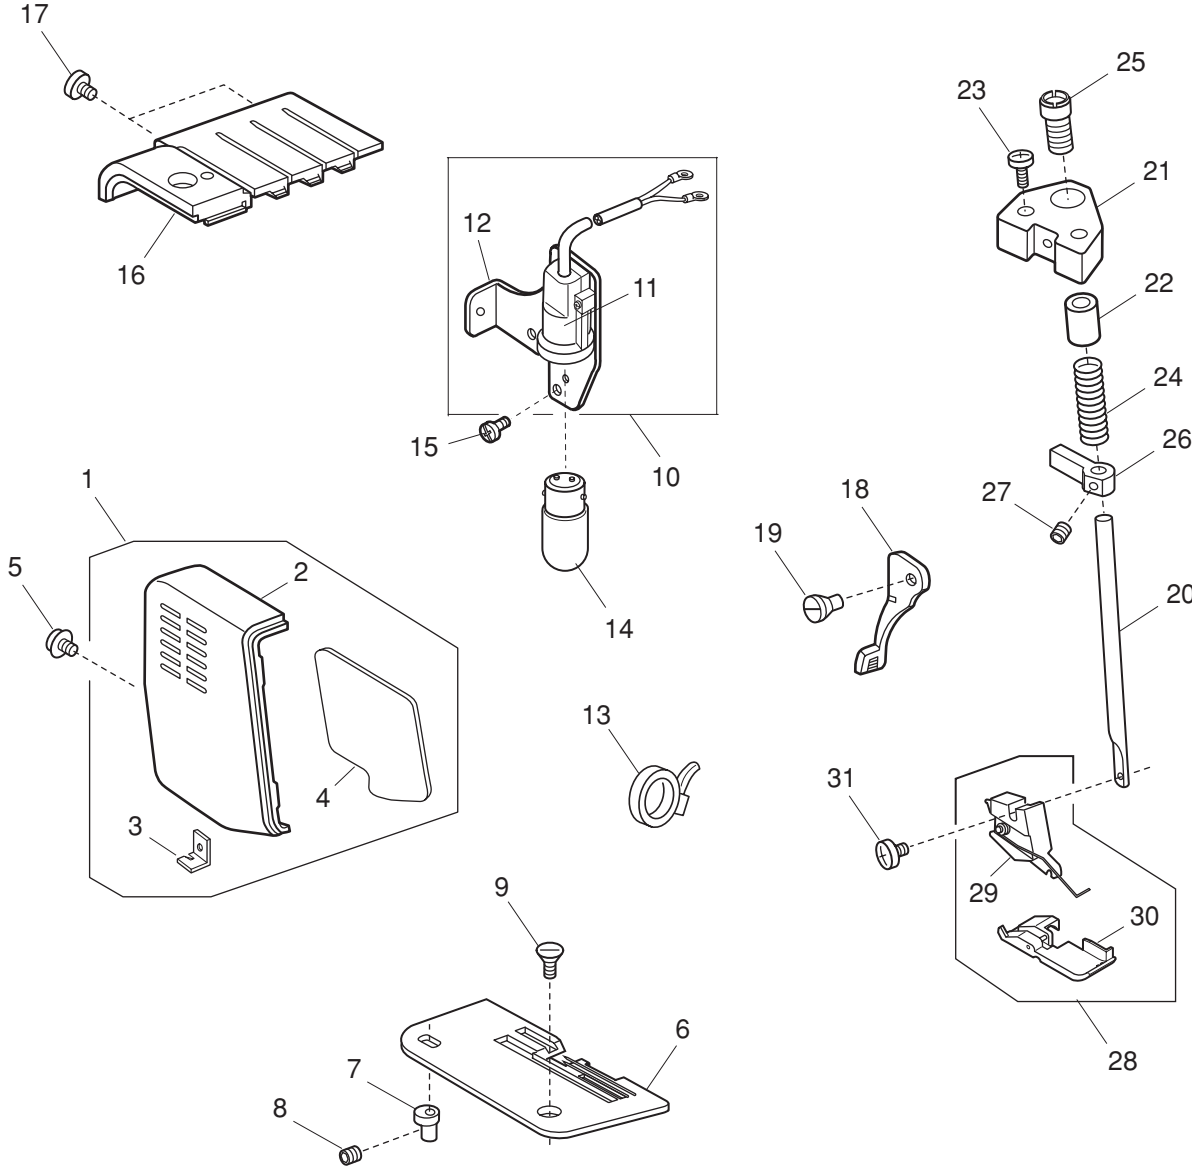

PARTS LIST

PARTS LIST

KEY NO.	PARTS NO.	DESCRIPTION
1	787608004	Face plate (unit)
2	787030009	Face plate
3	840602006	Thread cutter (unit)
4	787031000	Reflecting sticker
5	000115700	Setscrew
6	788601000	Needle plate (unit)
7	789100007	Eccentric pin
8	000111902	Hexagonal socket screw 3x4
9	681009101	Flat head set screw
10	787631202	Lamp socket (unit)
11	655681456	Lamp socket (unit)
12	787026002	Lamp socket set plate
13	000053008	Cord bind
14	000009009	Lamp 240V 15W BA15D
15	000101404	Setscrew 4x6
16	787160009	Top cover
17	000103417	Setscrew 4x8
18	650032015	Presser bar lifter
19	810431009	Hinge screw
20	787019002	Presser bar
21	788005008	Presser adjusting screw bracket
22	777002001	Bushing
23	000104706	Setscrew 4x16
24	787020006	Presser bar spring
25	777013108	Presser adjusting screw
26	724118007	Presser bar bracket
27	000111304	Hexagonal socket screw
28	788501009	Presser foot (unit)
29	787541008	Foot holder (unit)
30	788502000	Presser foot (lower) (unit)
31	660106001	Setscrew