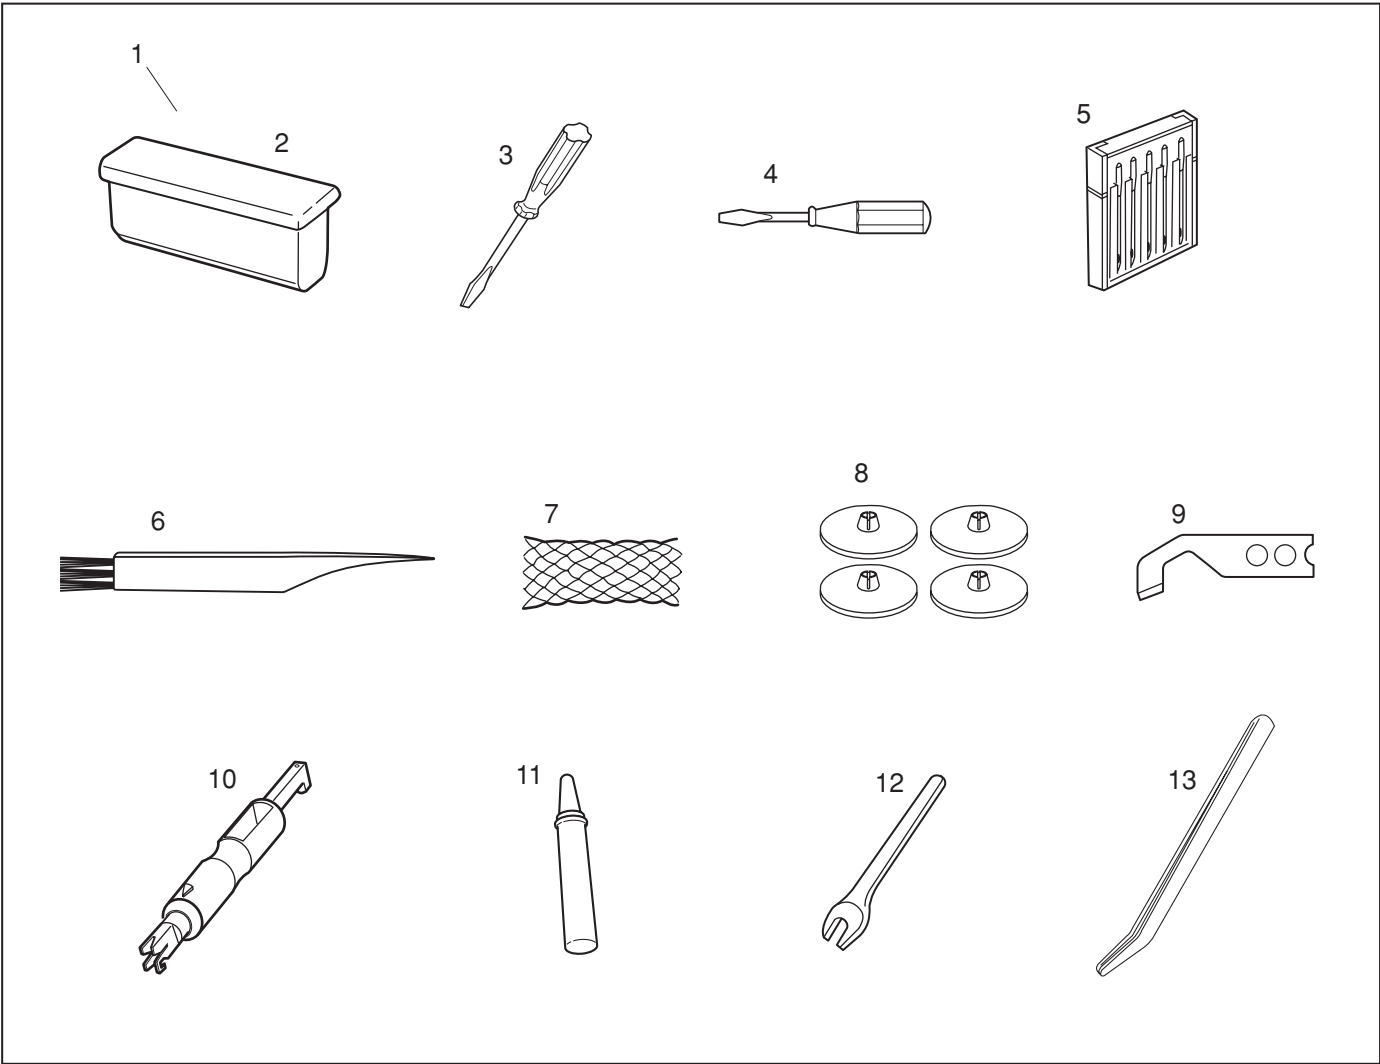

PARTS LIST

PARTS LIST

KEY NO.	PARTS NO.	DESCRIPTION
1	788870507	Accessory set
2	787172004	Accessory box
3	784810002	Screwdriver (large)
4	647803004	Screwdriver (small)
5	784860100	Set of needles
6	802424004	Lint brush
7	624806006	Net
8	822020503	Spool holder
9	788011007	Upper knife
10	202024002	Needle threader
11	741814003	Oiler with oil
12	784809008	Spanner
13	624801001	Tweezers
14	787171807	Dust box
15	788618000	Spreader
16	C-2064	Foot control
17	788800193	Instruction book
18	788817001	DVD
19	785808103	Cover
	788880201	Carton
	787889517	Styrofoam set