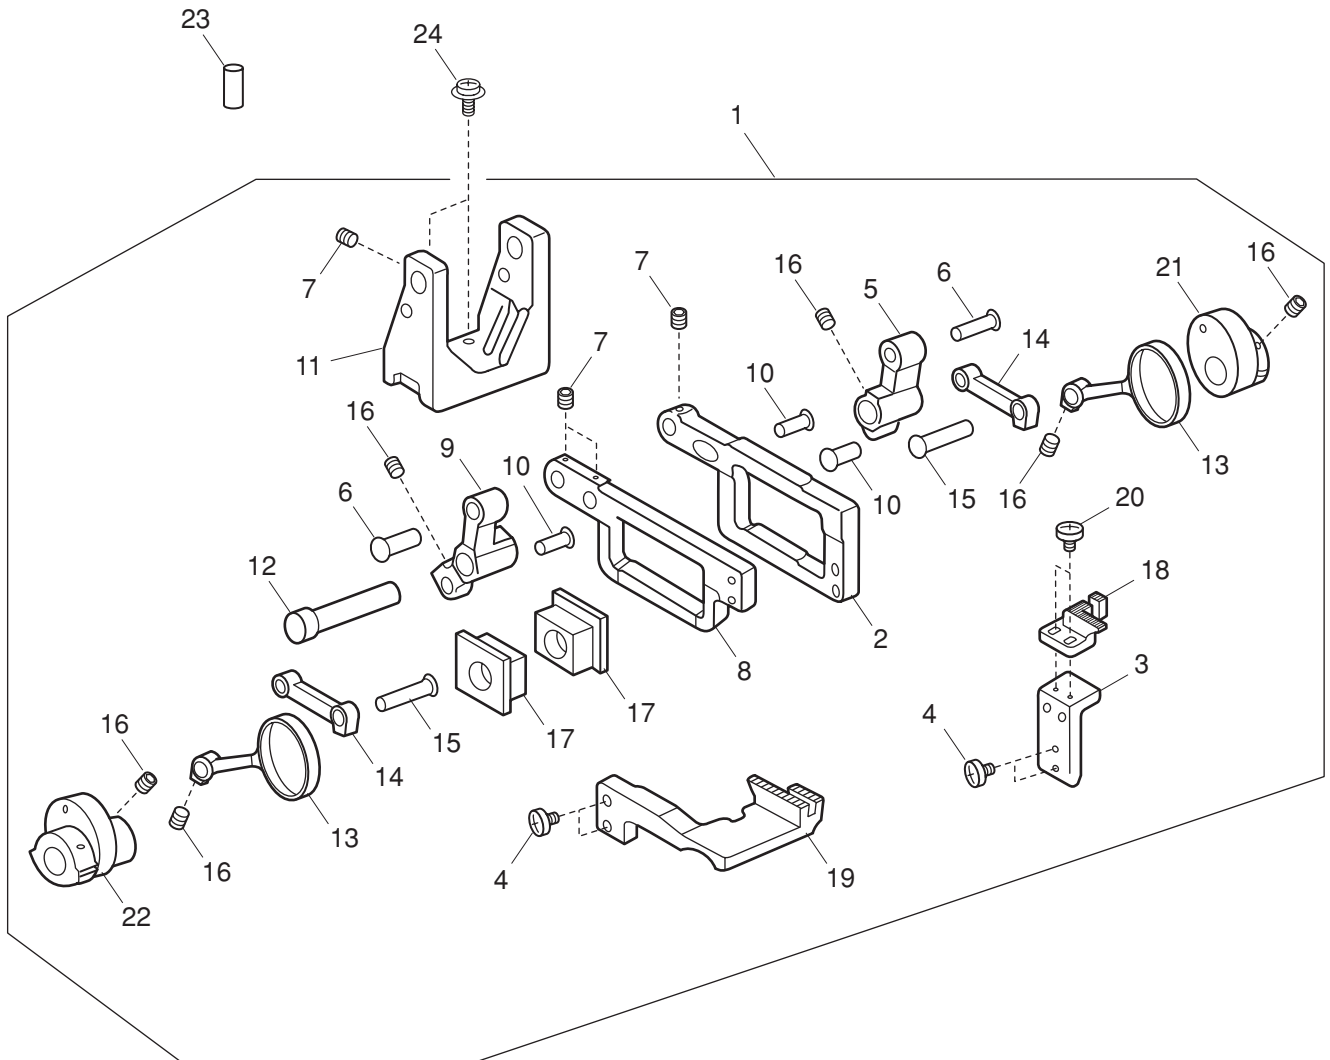

PARTS LIST

PARTS LIST

KEY NO.	PARTS NO.	DESCRIPTION
1	788606005	Feed bar (unit)
2	788022001	Main feed bar
3	788023002	Main feed dog bracket
4	000068811	Setscrew 3.5x10
5	787054009	Main feed bar drive arm
6	787055000	Pin
7	000111902	Hexagonal socket screw 3x4
8	788024003	Sub feed bar
9	787212007	Sub feed driving arm
10	787059004	Pin
11	787305008	Feed bar base
12	787306009	Feed driving arm pin
13	787065003	Feed bar link
14	787066004	Feed rocking link
15	787068006	Pin
16	000111201	Hexagonal socket screw 4x4
17	792008004	Block
18	788027006	Main feed dog
19	789018007	Sub feed dog
20	000066705	Setscrew 3x8
21	787072003	Main feed drive cam
22	787073004	Sub feed drive cam
23	000005304	Pin
24	000201405	Setscrew TP 4x16